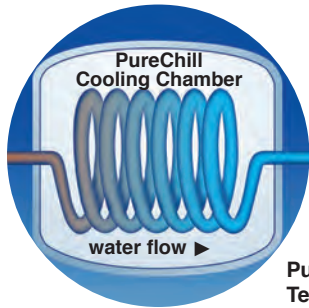

PureWaterCooler™

by VERTEX

3-Temp PureChill-901

Cleaner. Safer. Better.

NEW

This new Vertex 3-temp cooler offers cold, hot and room water along with the new, more reliable capacitive touch dispensing.

The newest VERTEX **PureWaterCooler** Cold, Hot and Room temperature water dispenser uses **PureChill™** Technology to eliminate the need for an open reservoir to store water. The closed system keeps environmental contaminants out. The reliable capacitive touch control panel dispenses water safely to your cup.

PureChill-901

PureChill Cooling Technology

Integrated Filter Monitor

ProTekk Auto-Safety Shut-off valve

Standard Features

- PureChill™ Technology
- Closed system keeps environmental contaminants out
- Low Height (only 16 1/2") fits under standard cabinets
- Capacitive touch dispense button for ease and durability
- Integrated Filter Monitor ensures freshly filtered water
- ProTekk™ Auto Safety-Shut-Off Valve provides peace of mind
- Cold: 37-50° F, Adjustable • Hot: 180° F, Autocontrol
- LED indicator for Hot and Cold water on the front panel
- Tall 10" fill opening allows larger cups, mugs or reusable bottles
- Easy to clean control panel
- Individual on/off control switches for cold and hot water on rear panel
- Built-in Standard Dual-Cartridge filtration system is easily accessed for replacement
- Attractive LED lighted dispense area
- Award winning design
- 1 year limited warranty
- 3 year compressor warranty

Filter System

Standard Filter **901F**
Stage 1: 5 micron Sediment
Stage 2: 10 micron Activated Carbon
 Automatic tank full control
 Fully assembled
ADA compliant

ORDERING

3-Temp Countertop with Standard Filtration	PWC-901F
3-Temp Countertop	PWC-901
3-Temp Countertop with UV sterilizer	add/ UV
Replacement Filters	
Sediment	TF-4113
Carbon	TF-4115