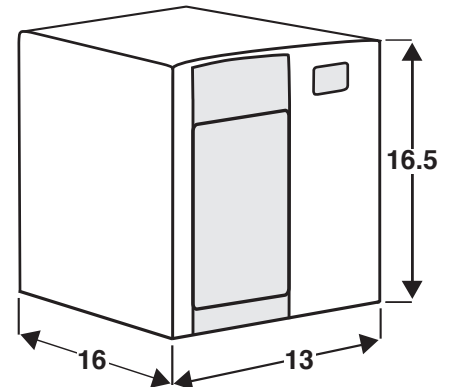

PureChill-901

PureChill Cooling Technology

Integrated Filter Monitor

ProTekk Auto-Safety Shut-off valve

Standard Features

- PureChill™ Technology
- Closed system keeps environmental contaminants out
- Low Height (only 16 1/2") fits under standard cabinets
- Capacitive touch dispense button for ease and durability
- Integrated Filter Monitor ensures freshly filtered water
- ProTekk™ Auto Safety-Shut-Off Valve provides peace of mind
- Cold: 37-50° F, Adjustable • Hot: 180° F, Autocontrol
- LED indicator for Hot and Cold water on the front panel
- Tall 10" fill opening allows larger cups, mugs or reusable bottles
- Easy to clean control panel
- Individual on/off control switches for cold and hot water on rear panel
- Built-in Standard Dual-Cartridge filtration system is easily accessed for replacement
- Attractive LED lighted dispense area
- Award winning design
- 1 year limited warranty
- 3 year compressor warranty

Dimensions (inches)

Specifications

Shipping Weight: 50 lb.
 Dimension: 13"W x 16"D x 16.5"H
 Cooling Rate: 2.8 gal/hr 37-50 °F
 Hot tank volume .5 gal
 Heating Rate: 1.3 gal/hr 180 °F
 Voltage: 115 VAC
 Power Required: 600w max